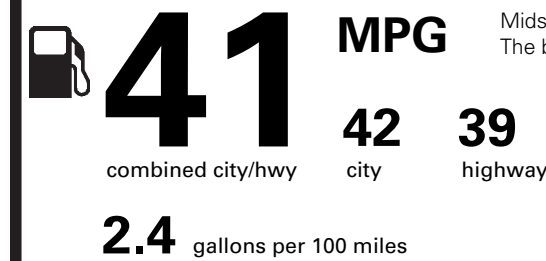

EPA DOT Fuel Economy and Environment

Gasoline Vehicle

Fuel Economy

Midsized Cars range from 14 to 141 MPG. The best vehicle rates 136 MPGe.

You save \$2,500
in fuel costs over 5 years compared to the average new vehicle.